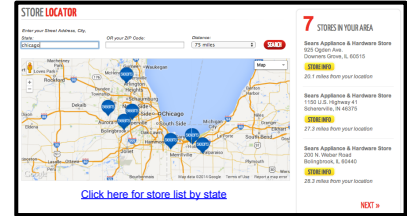

STORE LOCATOR

Enter your Street Address, City,

State:

OR your ZIP Code:

Distance:

[Click here for store list by state](#)

0 STORES IN YOUR AREA

No locations found for:

Please refine your search terms and try again.

Details:

1. Enduser will arrive on this page by clicking the "Locations" link (seen here in yellow)
2. The "Find A Store" functionality will remain
3. **New Addition:** Clicking the "Click here for store list by state" link will take enduser to page #2
4. A new tab or window will not be spawned
5. **Note:** When an enduser has searched for a store using the store locator, the "Click here for store list by state" link remains on the results (see below)

STORE LOCATOR — STORE LIST BY STATE

Enter your Street Address, City, State: OR your ZIP Code: Distance:

Click a state to see its stores:

Connecticut	Indiana	New Jersey	Texas
Delaware	Massachusetts	New York	Utah
Idaho	Michigan	Ohio	Virginia
Illinois	Missouri	Pennsylvania	Wisconsin

 Tweet  Like 13k  +1

sears | HOMETOWN & OUTLET

© 2014 Sears Hometown and Outlet Stores, Inc.

Details:

1. URL for this page should be: <http://www.searshardwarestores.com/locations/store-list>
2. There will be an alphabetical list of states at the top. Clicking on a state will scroll the enduser to that state's section on the page, via a name anchor tag. **The whole page will scroll, and not just the middle-section, to maintain the integrity of the responsive code.** For instance, clicking "Illinois" will scroll the user to the Illinois section - <http://www.searshardwarestores.com/locations/store-list#ILLINOIS>. Only states where the format's stores exist will appear. This page will include every store in the format (alphabetically).
3. Each state section will have the state name in bold **CAPS** above its store(s)
4. **There should be a noticeable section break between each state section**
5. Each store on this page will have the following listing structure: